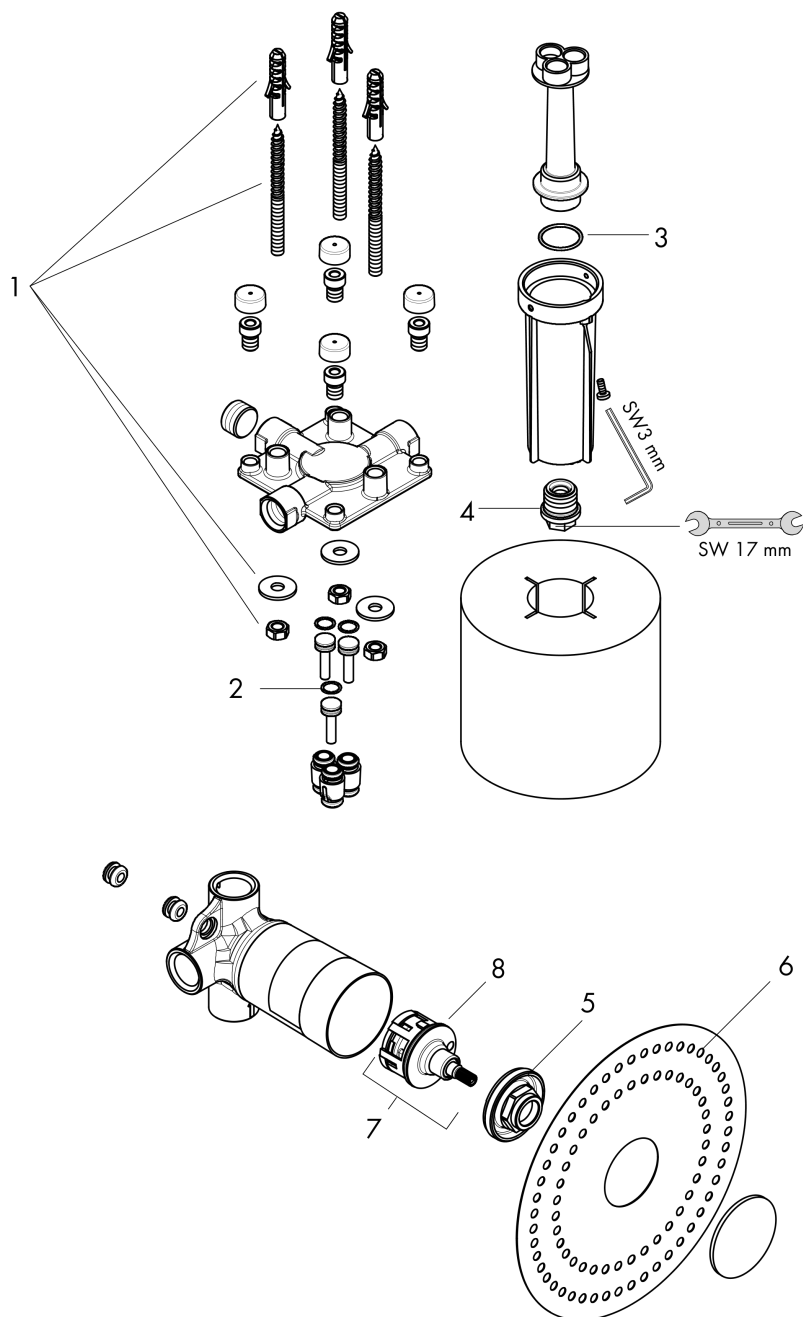

AXOR ShowerSolutions
Rough for overhead shower with ceiling connector
 Finishes : n.a. Part no. : 26434181

Features

- Ceiling installation
- Includes polystyrene sheathing as a placeholder during installation
- Minimum mounting depth: 50 mm
- Maximum mounting depth: 125 mm

Item details

List Price \$ 666.00

Compliance

Product image

Scale drawing

AXOR ShowerSolutions
Rough for overhead shower with ceiling connector
Finishes : n.a. Part no. : 26434181

Exploded drawing

Year of production: >08/21

AXOR ShowerSolutions
Rough for overhead shower with ceiling connector
 Finishes : n.a. Part no. : 26434181

Spare parts list

Year of production: >08/21

Pos.		Part no.	Price	PU
1	mounting kit	97722000	-	1
2	O-ring 9x2	98119000	-	1
3	O-ring 24x2	98388000	-	1
4	O-ring 18x2	98181000	-	1
5	nut	97550000	-	1
6	sealing foil	96493000	-	1
7	diverter unit	96604001	-	1
8	O-ring 39x2,5	92322000	-	1