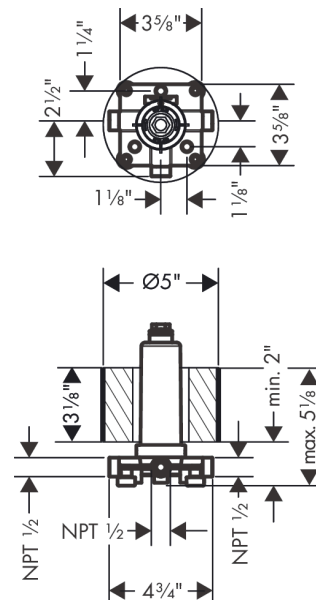

AXOR ShowerSolutions
Rough for overhead shower with ceiling connector
 Finishes : n.a. Part no. : 26434181

Features

- Ceiling installation
- Includes polystyrene sheathing as a placeholder during installation
- Minimum mounting depth: 50 mm
- Maximum mounting depth: 125 mm

Item details

List Price \$ 666.00

Compliance

Product image

Scale drawing

AXOR ShowerSolutions
Rough for overhead shower with ceiling connector
Finishes : n.a. Part no. : 26434181

Exploded drawing

Year of production: >08/21

AXOR ShowerSolutions
Rough for overhead shower with ceiling connector
 Finishes : n.a. Part no. : 26434181

Spare parts list

Year of production: >08/21

Pos.		Part no.	Price	PU
1	mounting kit	97722000	-	1
2	O-ring 9x2	98119000	-	1
3	O-ring 24x2	98388000	-	1
4	O-ring 18x2	98181000	-	1
5	nut	97550000	-	1
6	sealing foil	96493000	-	1
7	diverter unit	96604001	-	1
8	O-ring 39x2,5	92322000	-	1